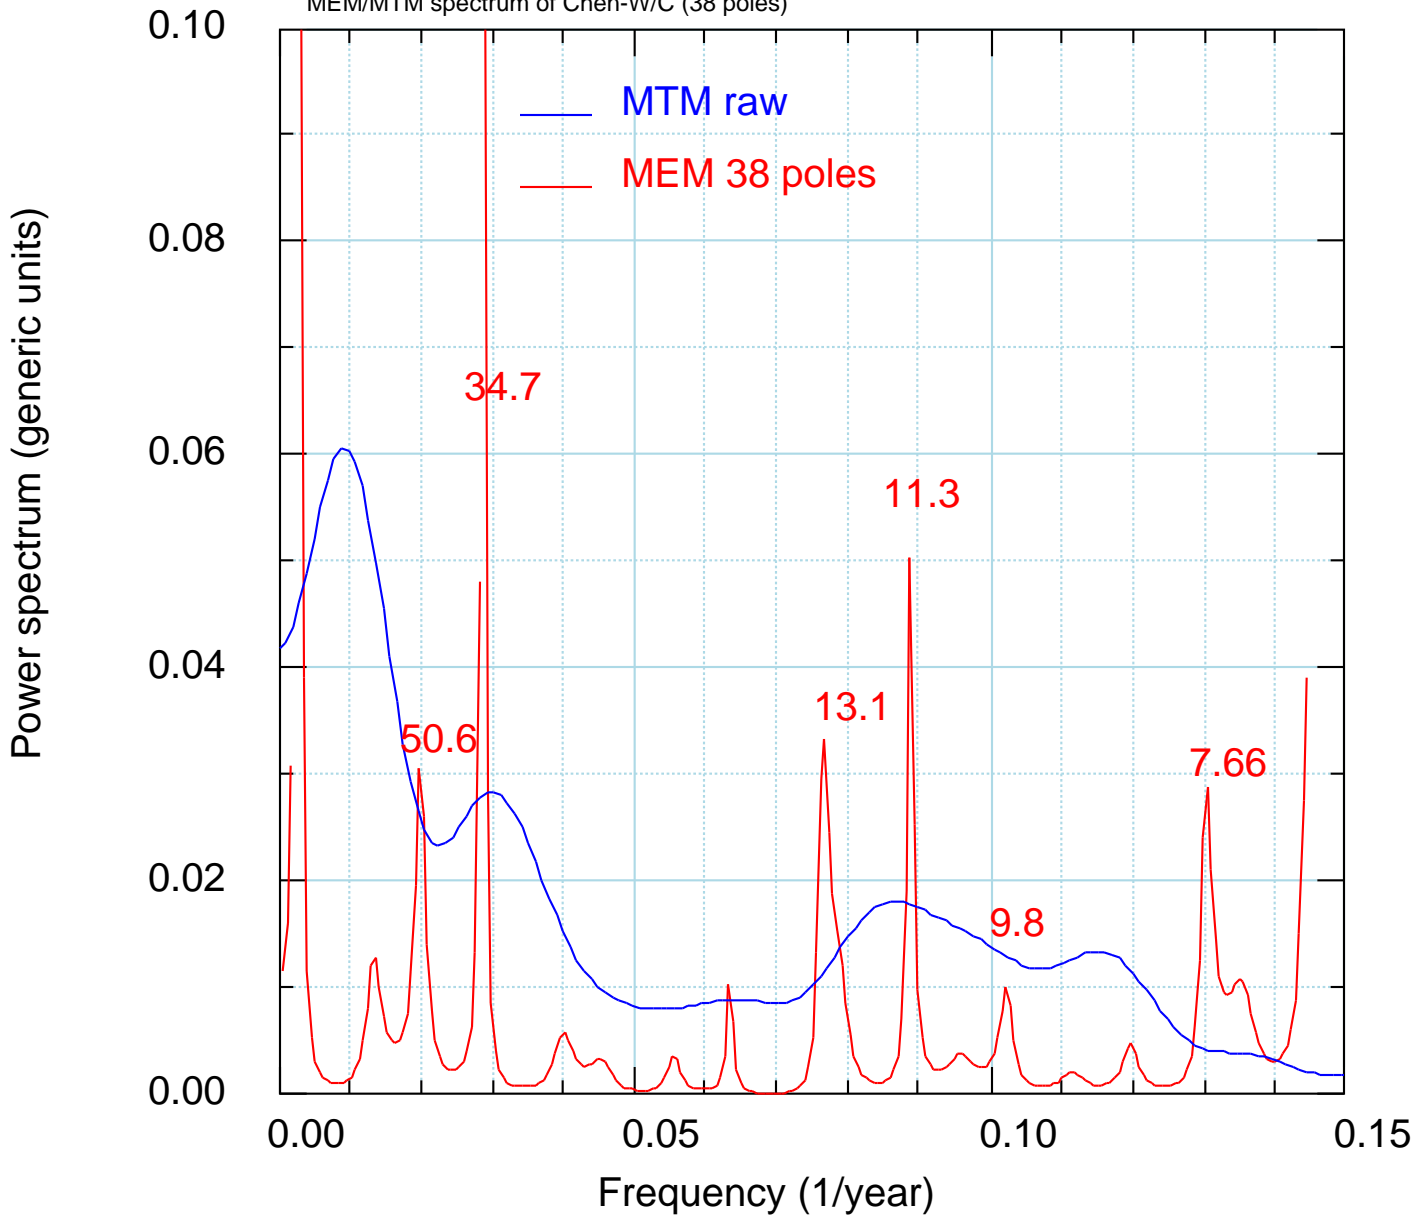

local file: chen-wc2.dat
original: chen-wc.dat from Chen's mail
Chen et al.: Quaternary Science Review,30,3880-3891,2011

MEM/MTM spectrum of Chen-W/C (38 poles)

spettri/chen/mtm-chen.bon