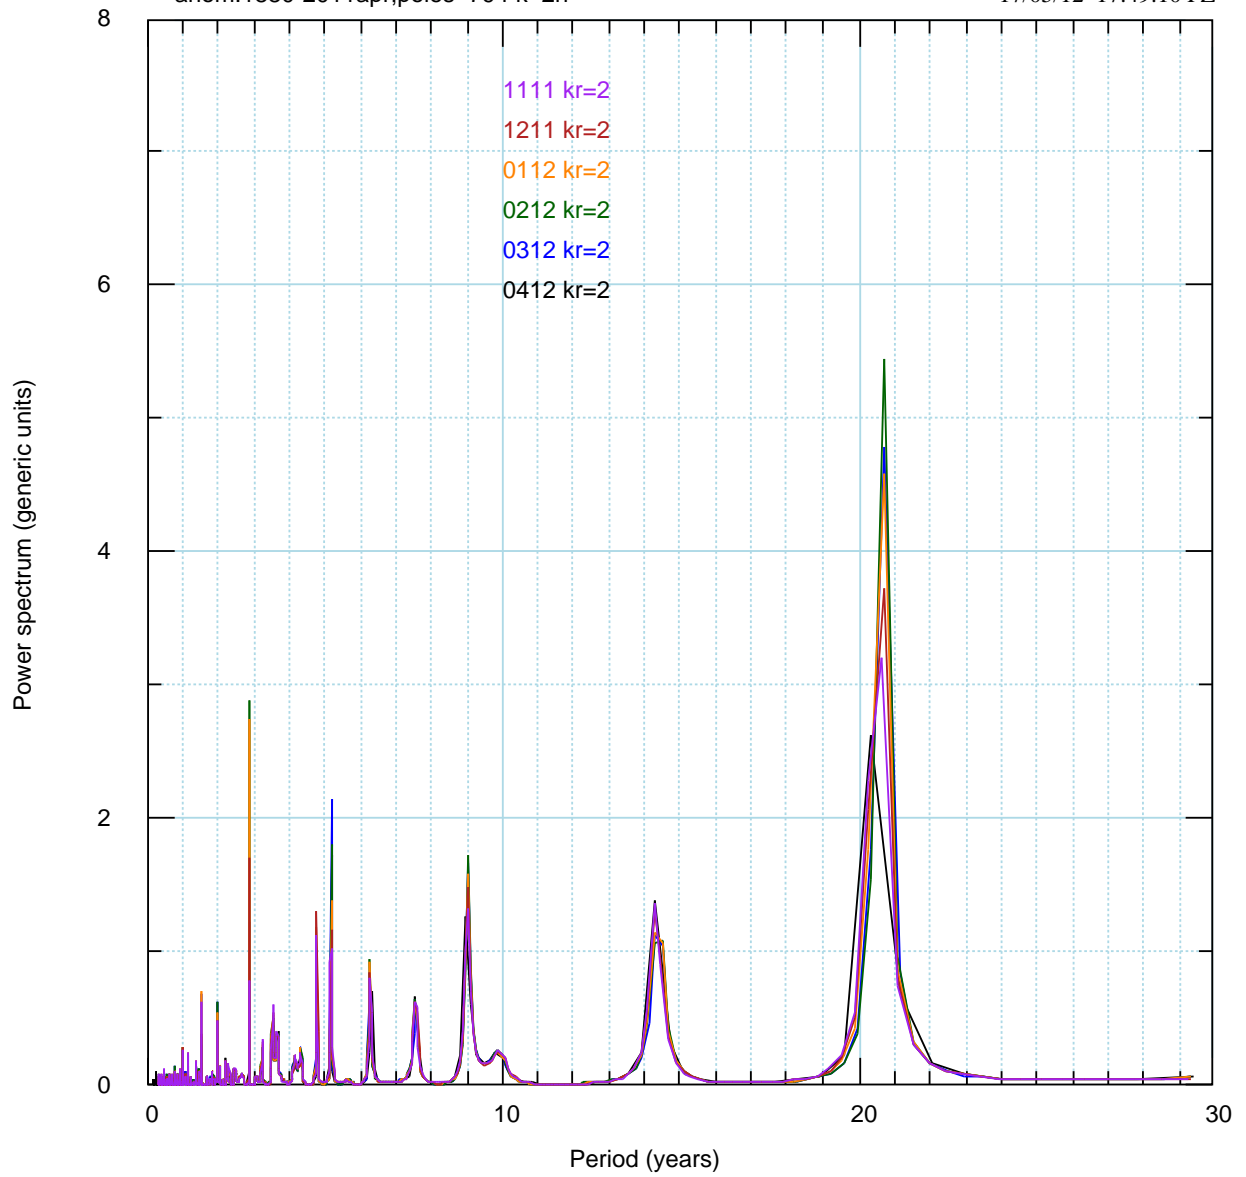

anom.1880-2011apr;poles=794 k=2n

17/05/12 17:49:10 FZ

powerp-0412.bon