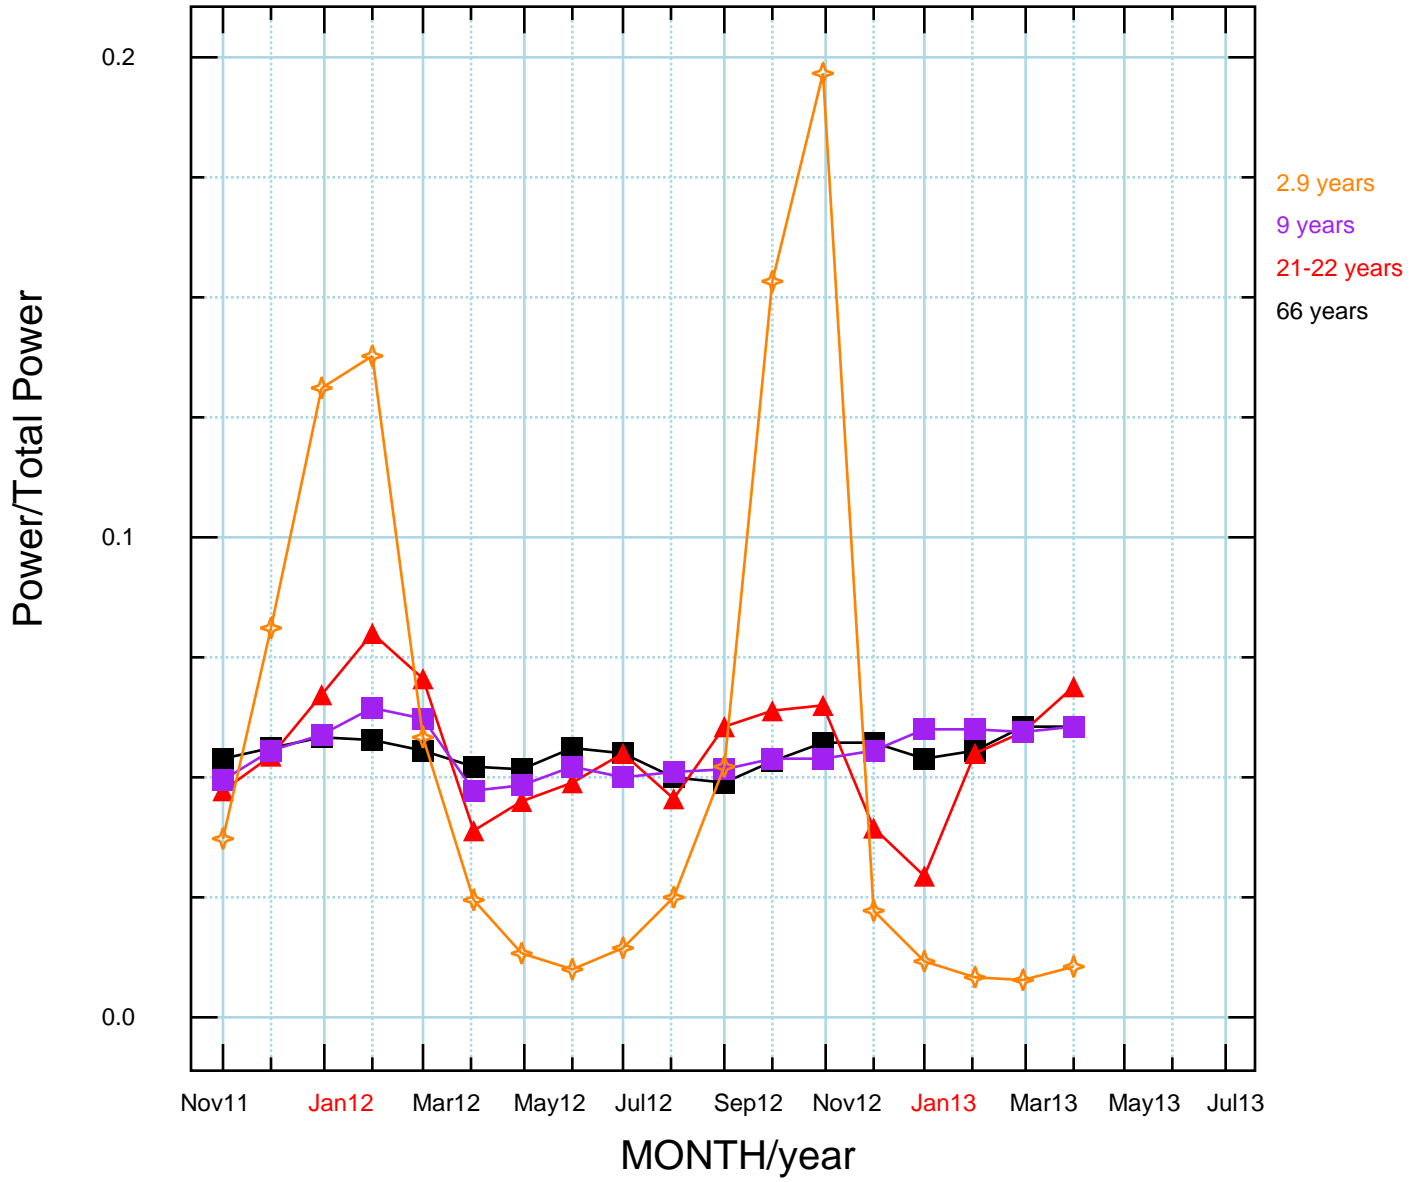

Normalised to the SUM of any series

power-mmyy.out

23/05/13 04:20:20 FZ

spetri/picchins.bon