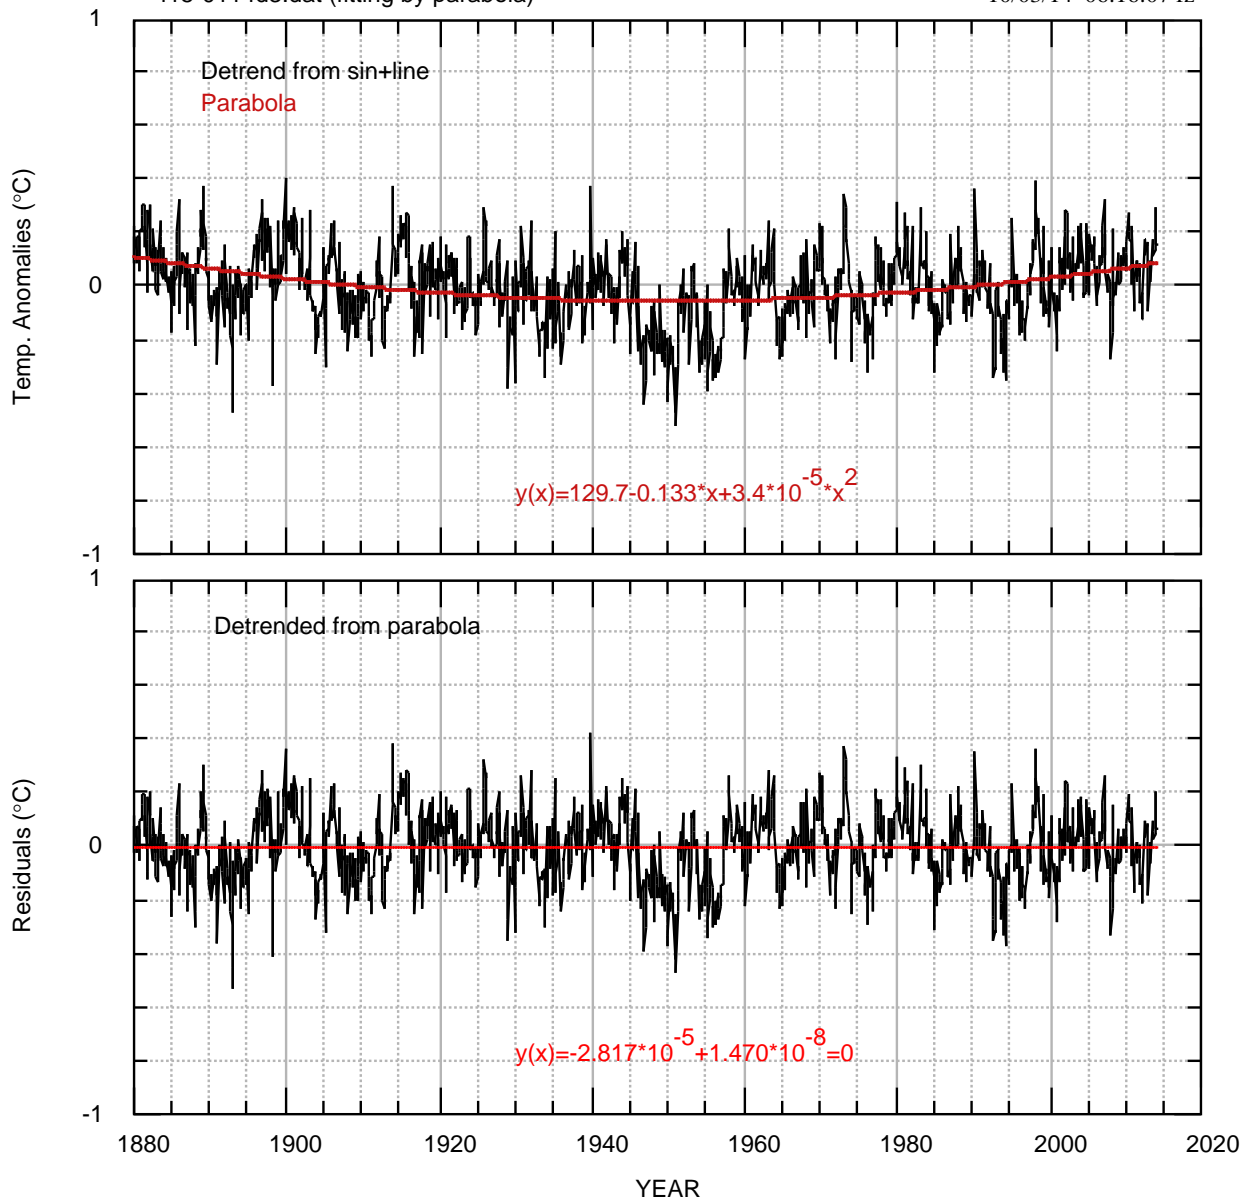

f15-0114d3.dat (fitting by parabola)

10/03/14 06:16:07 fz

fit/f15-0114d3.bon