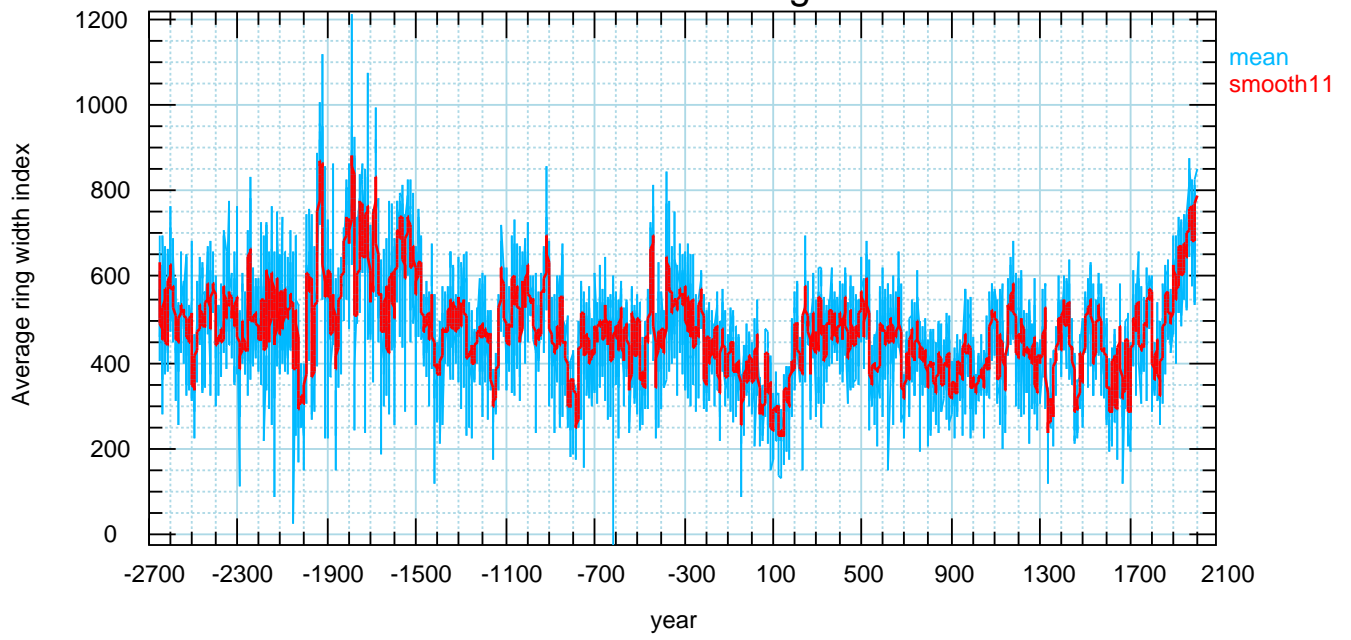

ca667mm.out 311/311 chronologies

22/12/14 06:19:56 fz

noaa/dendro/ca/ca667-alone.bon