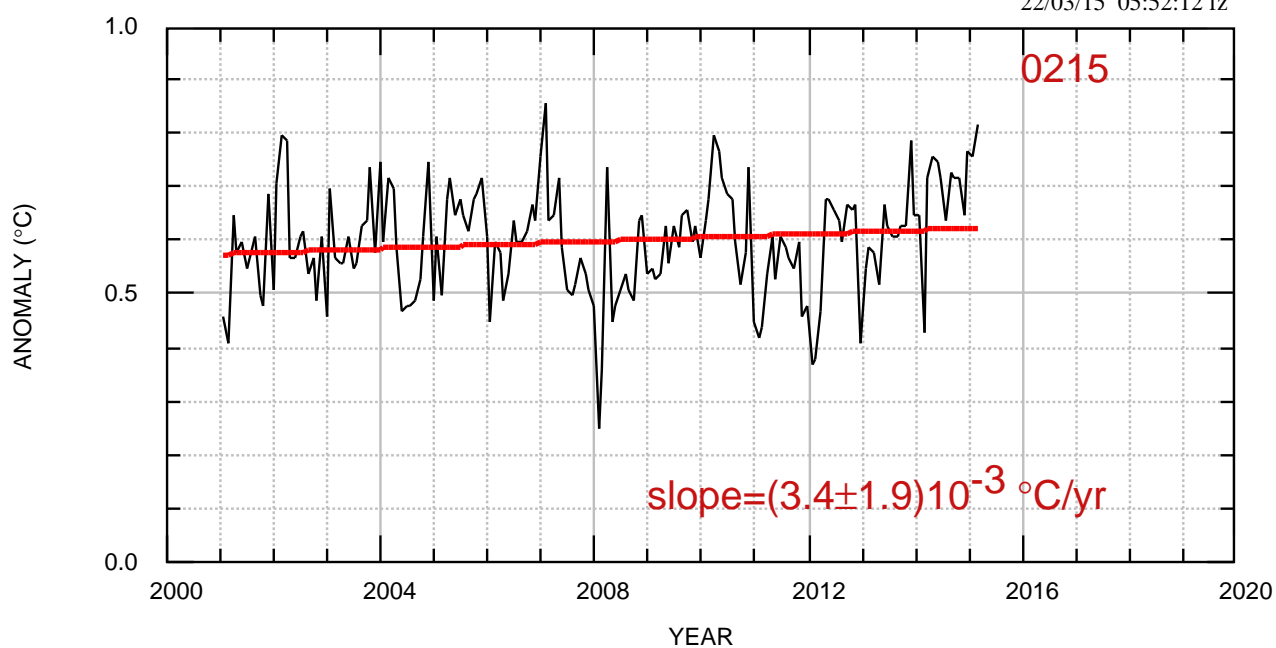

NOAA Monthly Anom. from 1/2001

22/03/15 05:52:12 fz

dm/spettri/video/2001.bon