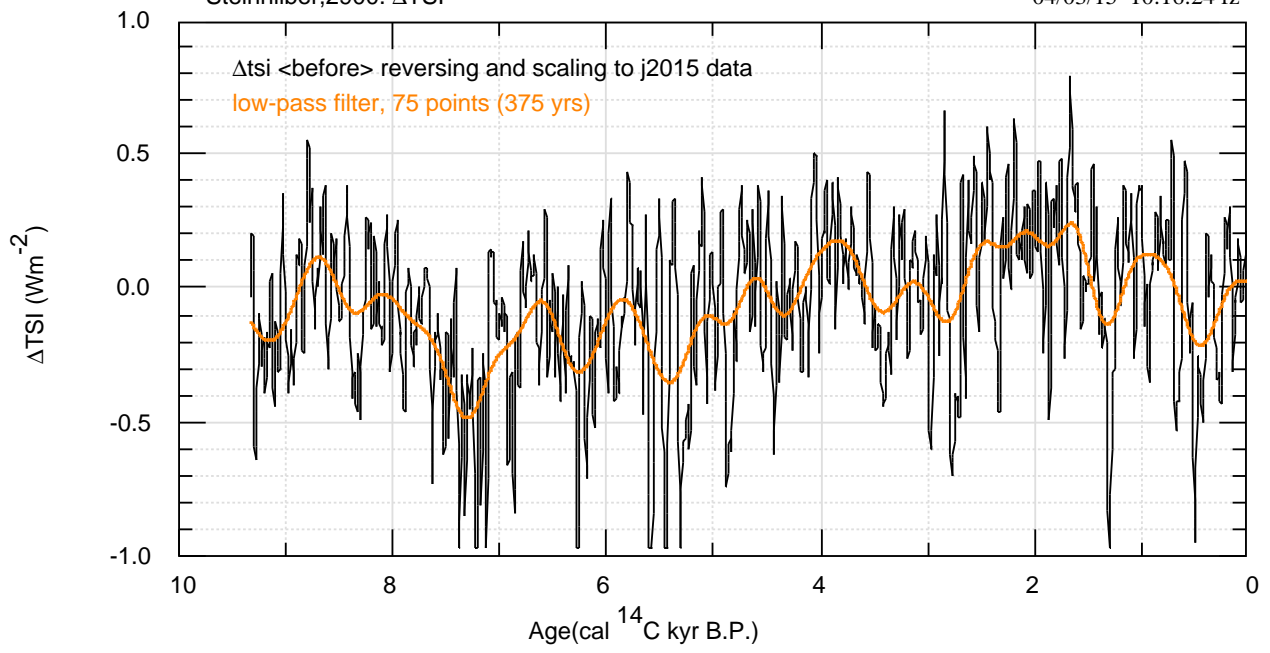

Steinhilber,2900. Δ TSI

04/03/15 10:16:24 fz

noaa/jiang/tsi.bon