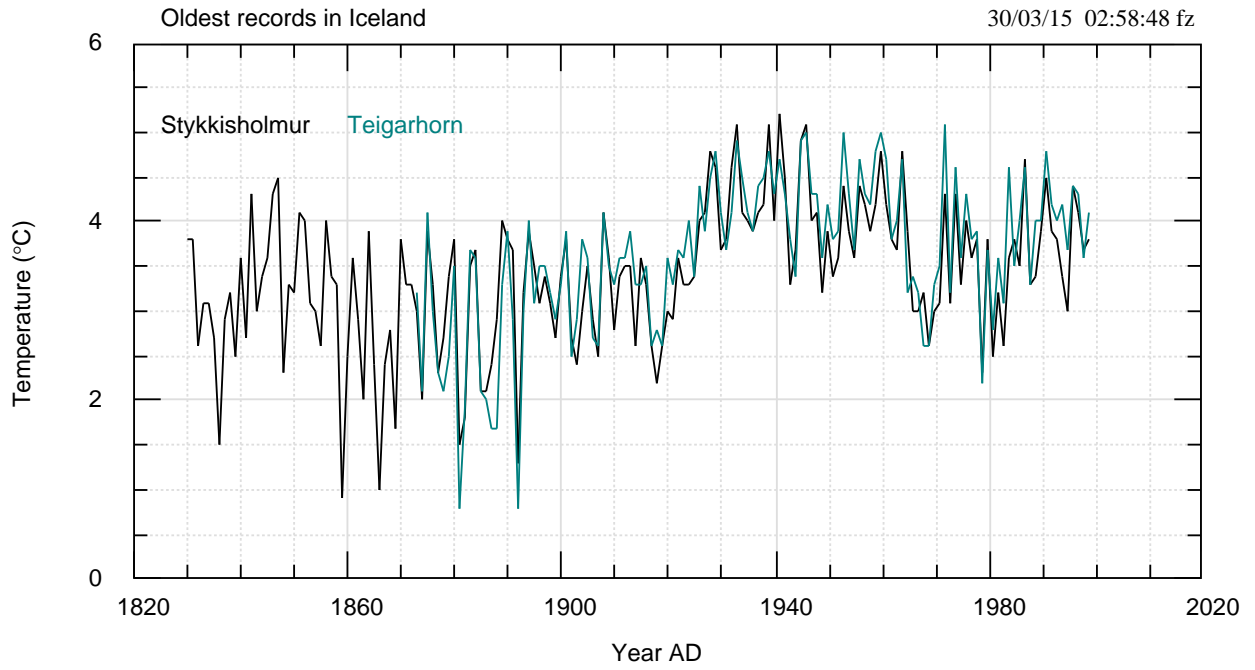

from: <http://en.vedur.is/climatology/dat>

noaa/jiang/temp/oldest.bon