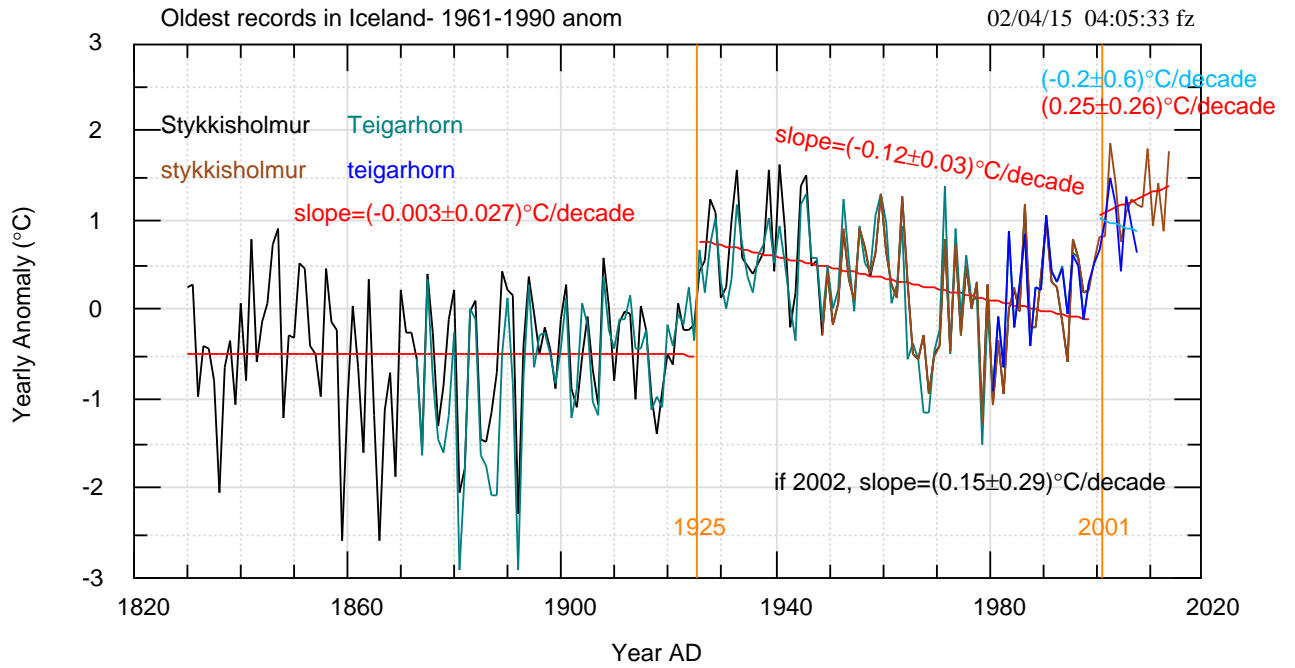

from: <http://en.vedur.is/climatology/dat>

noaa/jiang/temp/aold.bon