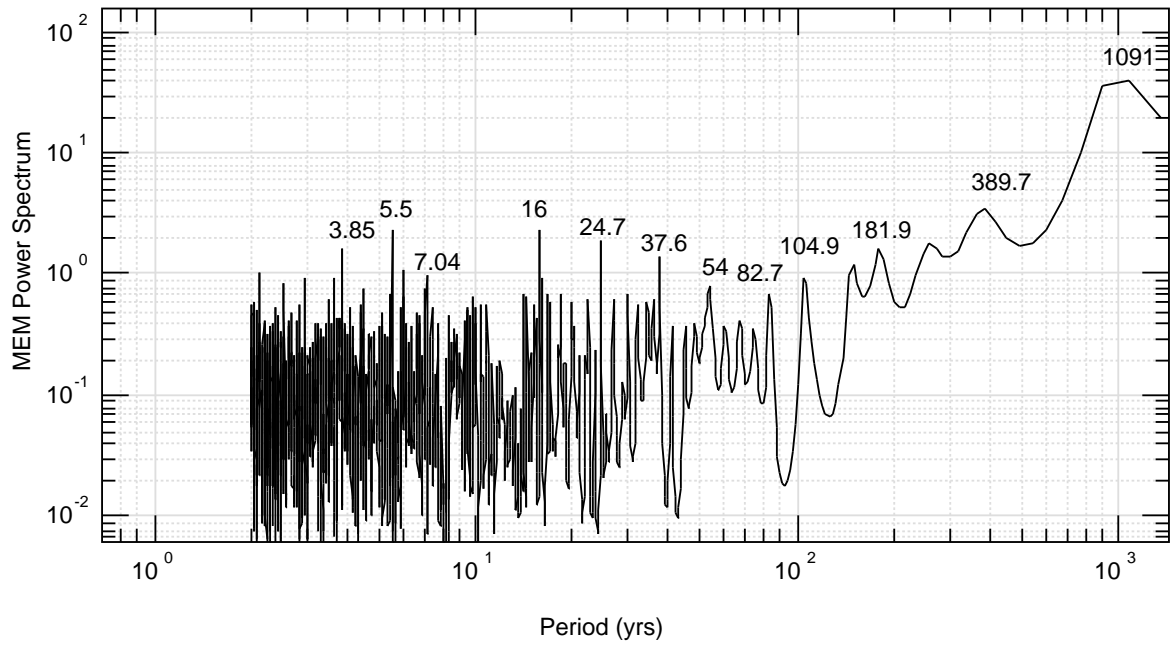

Lake Meerfelder thickness

27/06/15 05:48:38 fz

meerfelder/mem-thick.bon