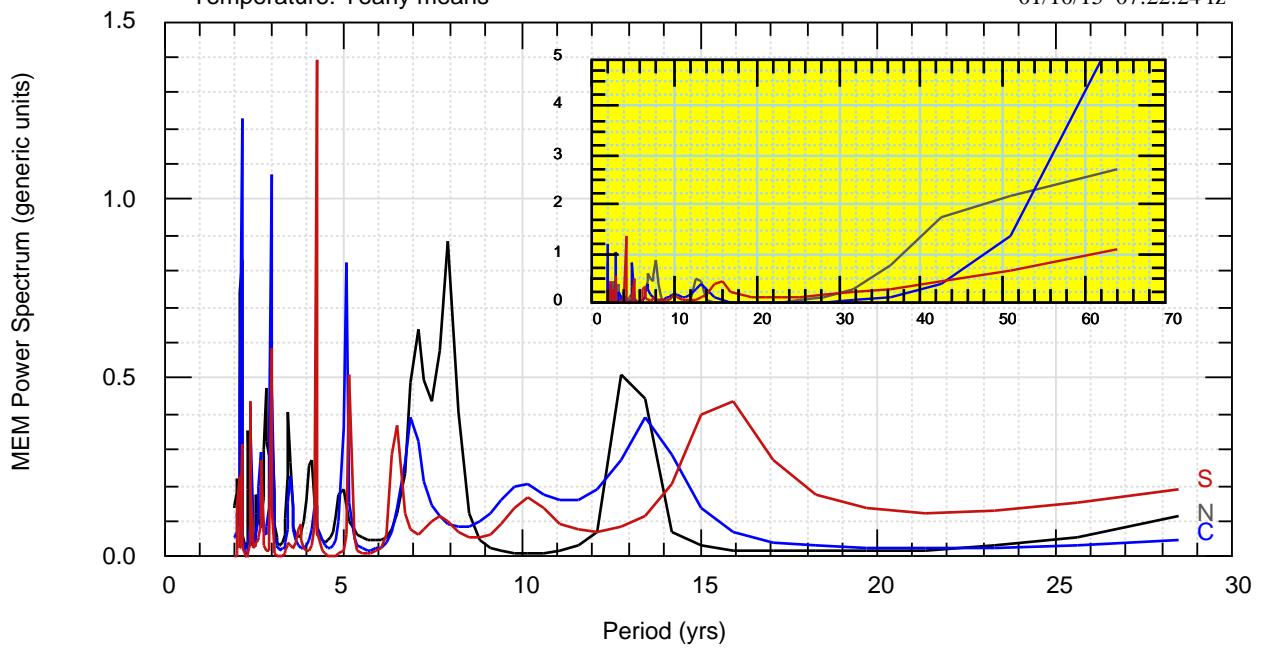

Temperature: Yearly means

01/10/15 07:22:24 fz

noaa/italia/anno-mem.bon