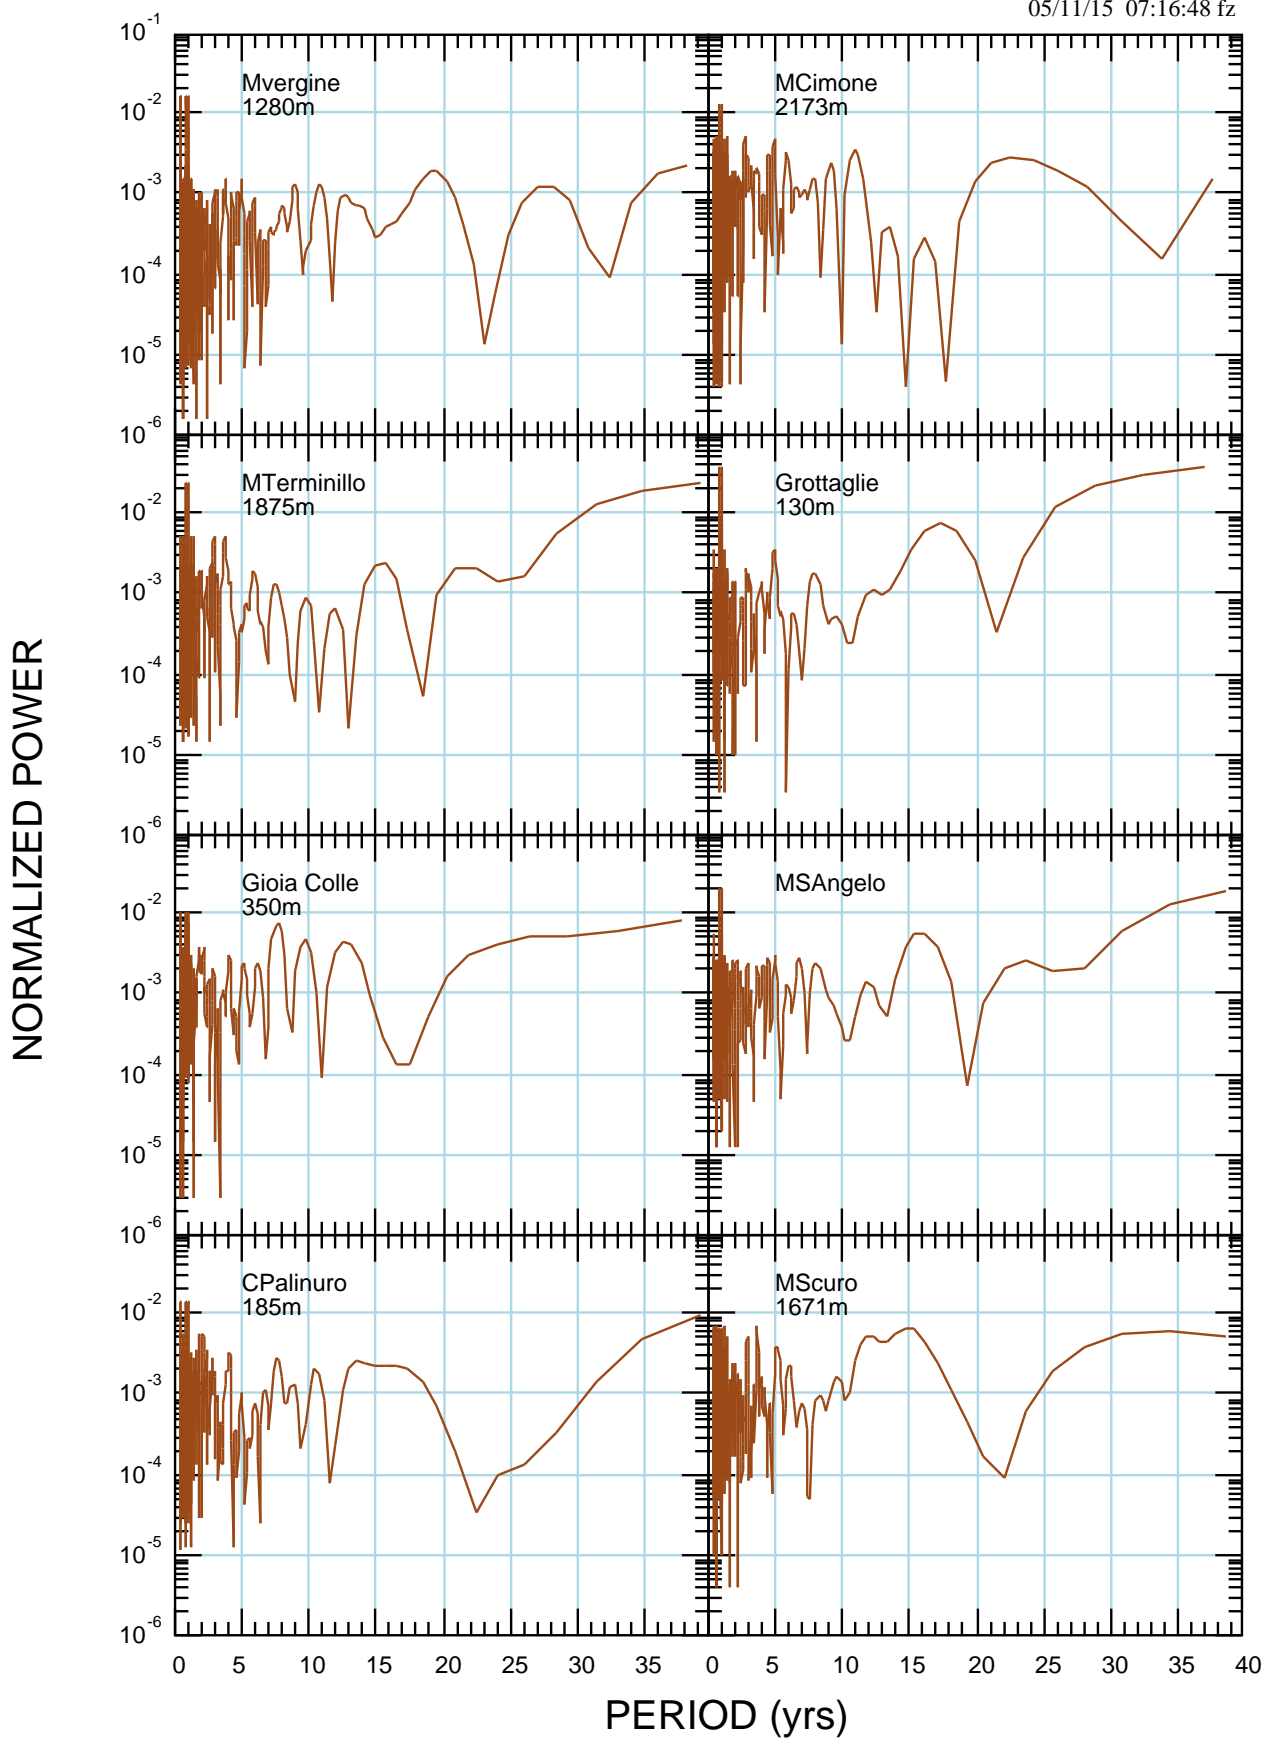

YEARLY MEAN

05/11/15 07:16:48 fz

noaa/mvergine/lomb-ally.bon