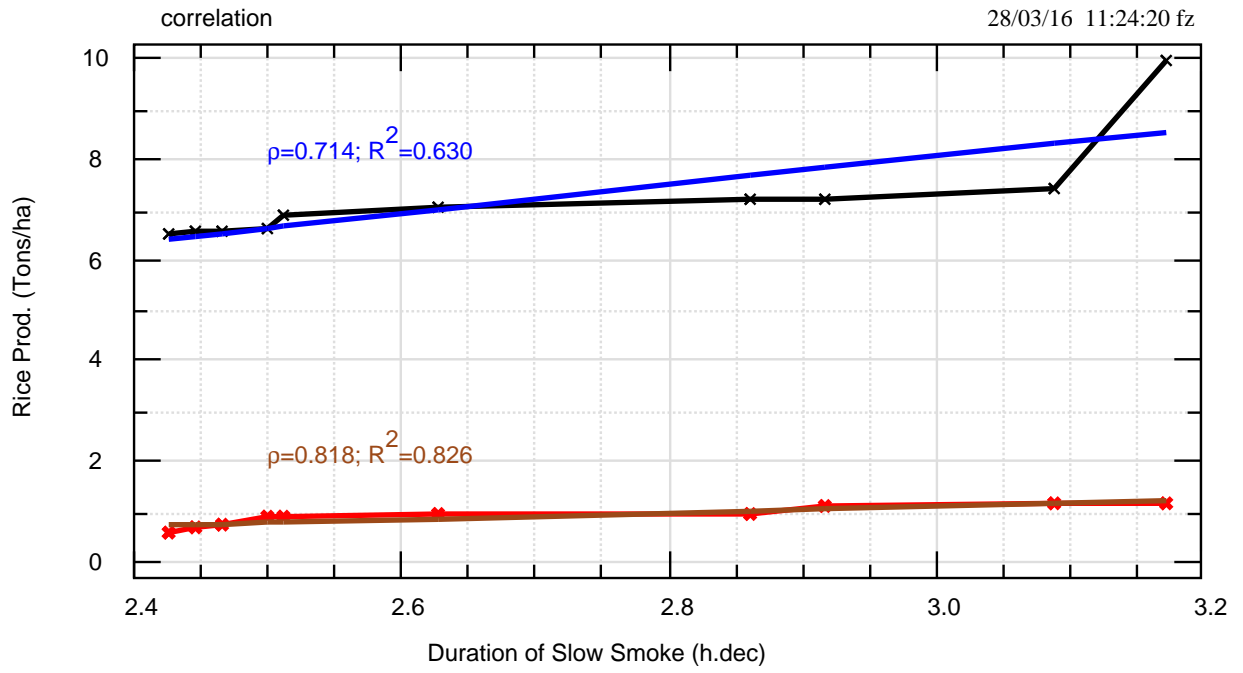

Rice render vs. Slow Smoke WorldChampionship

correl/riso-fumo.bon