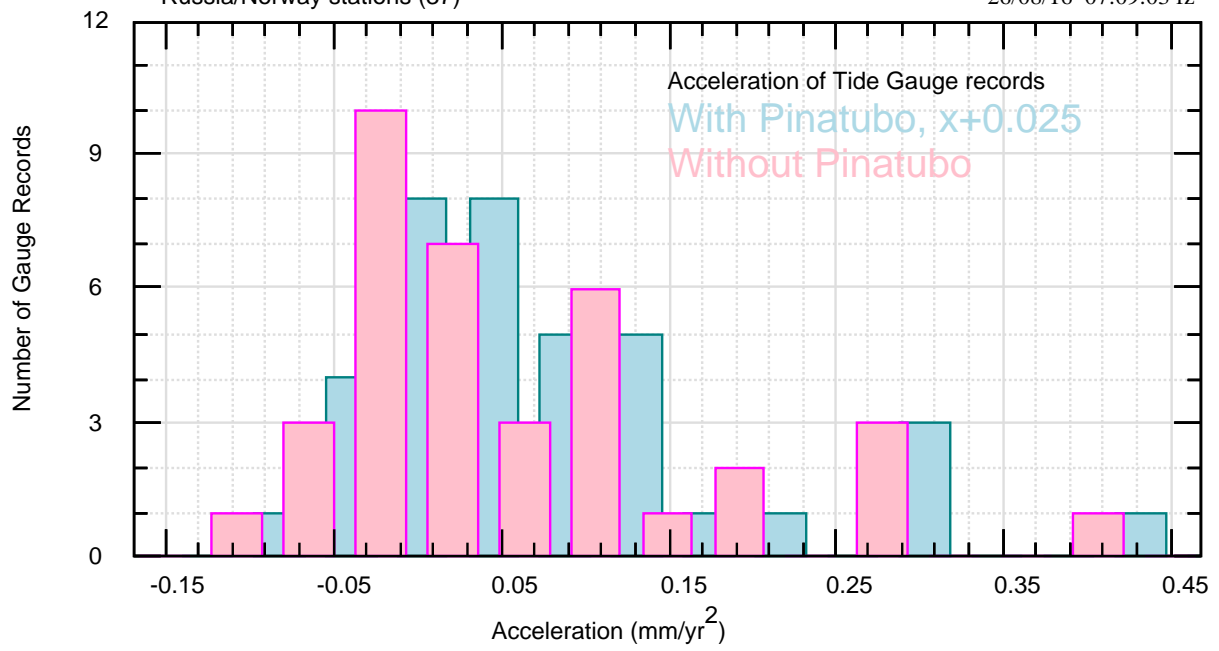

Russia/Norway stations (37)

26/08/16 07:09:03 fz

noaa/ocean/pinatubo/russia/accel-all.bon