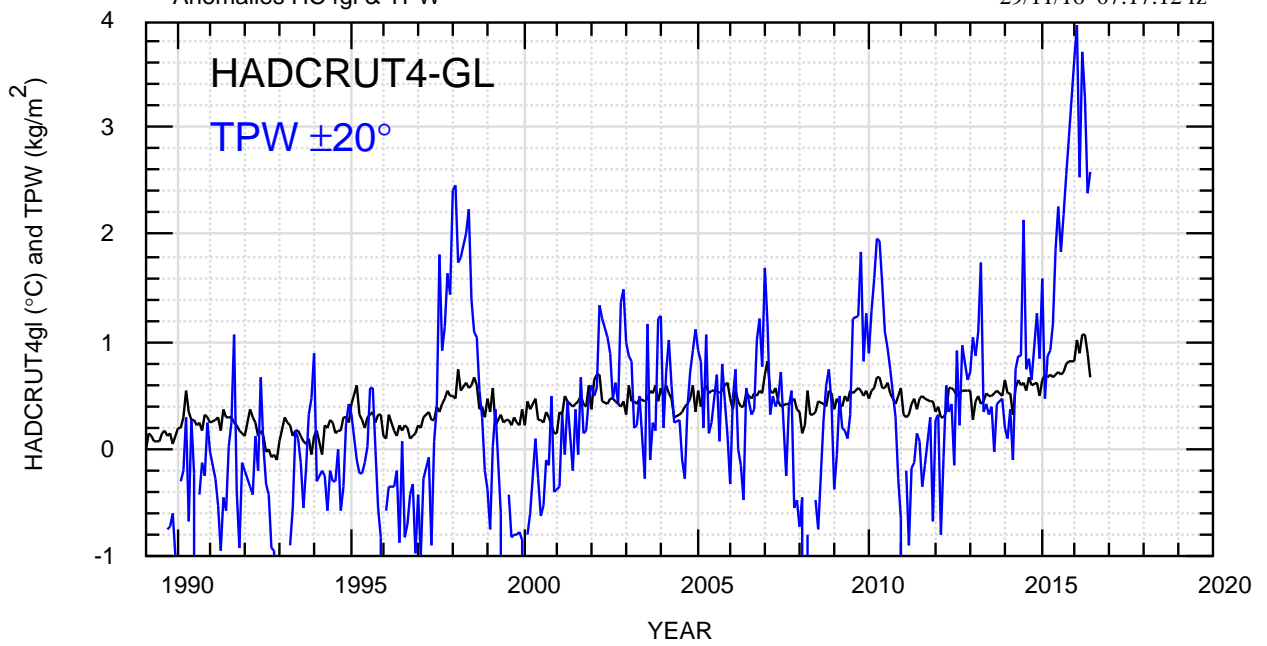

Anomalies HC4gl & TPW

29/11/16 07:17:12 fz

hadcrut4/hc4-ava/tpw-hc4-20u.bon