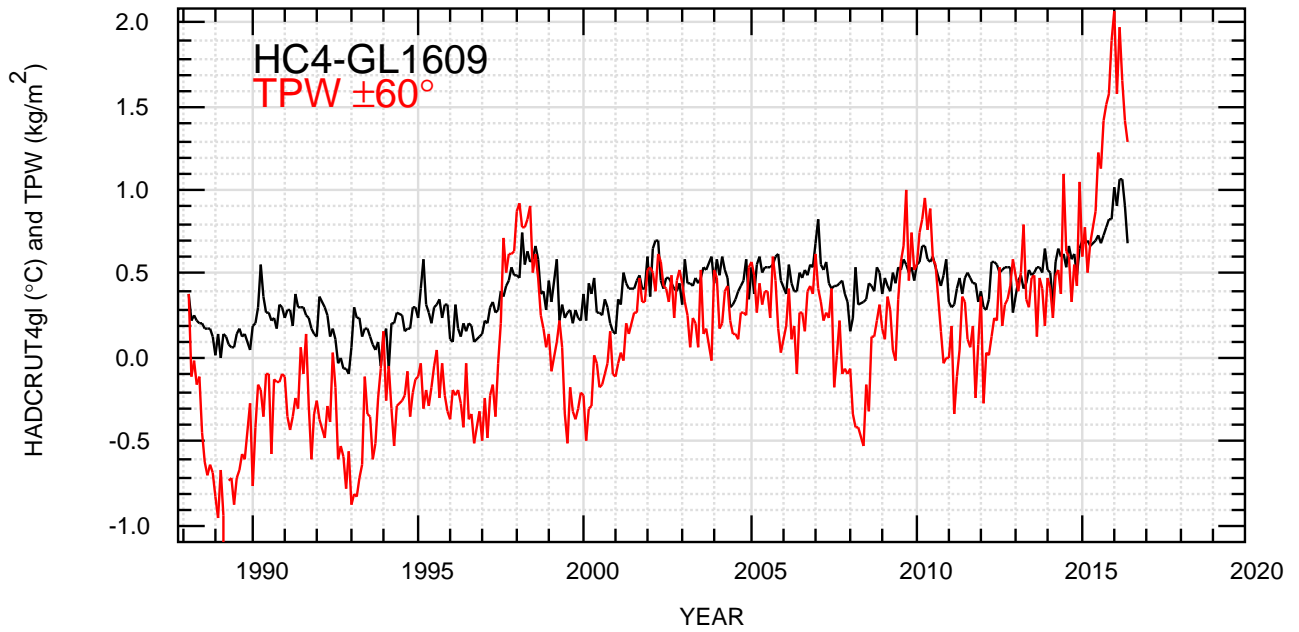

Anomalies HC4gl & TPW

27/11/16 18:45:10 fz

hadcrut4/hc4-ava/tpw-hc4u.bon