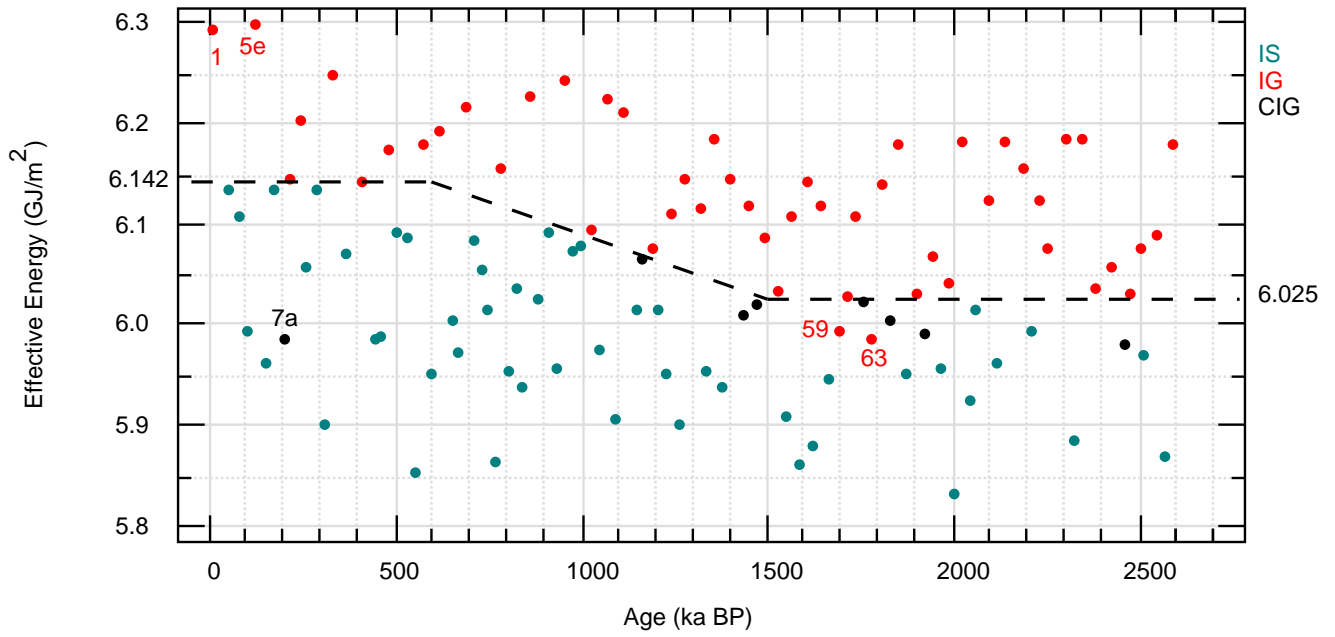

Crucifix's data

65°N Effective Energy

27/03/17 05:53:27 fz

noaa/glacial/crucifix/caloric-p.bon/2