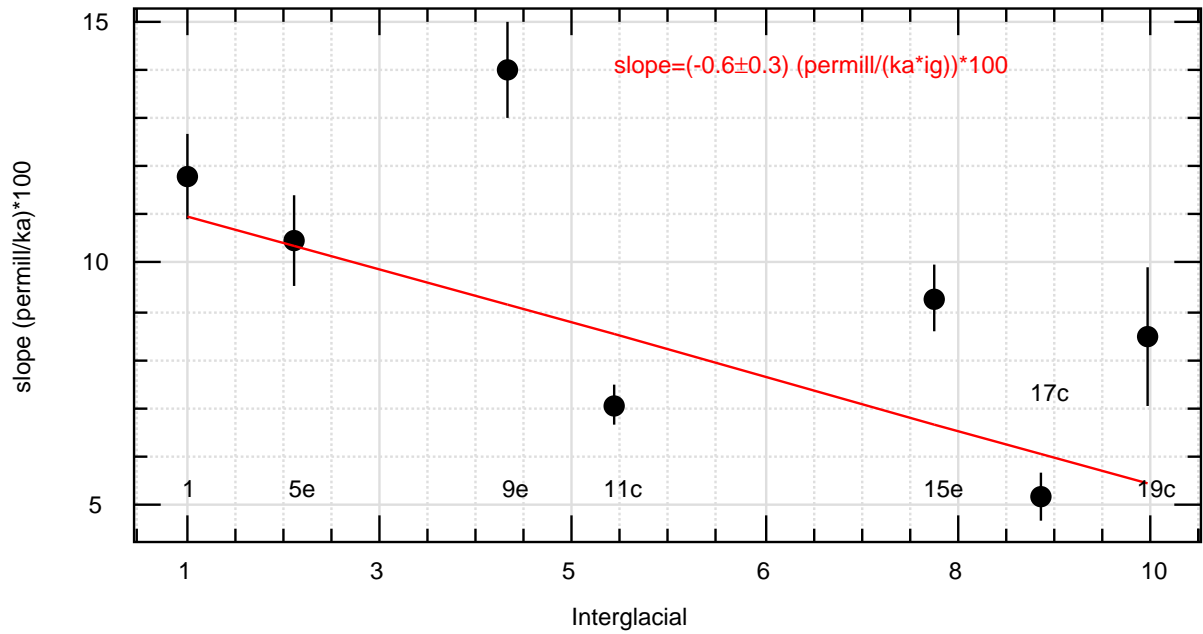

raises of gl-intergl

Weighted linear fit

12/03/17 03:21:15 fz

glacial/slopes.bon