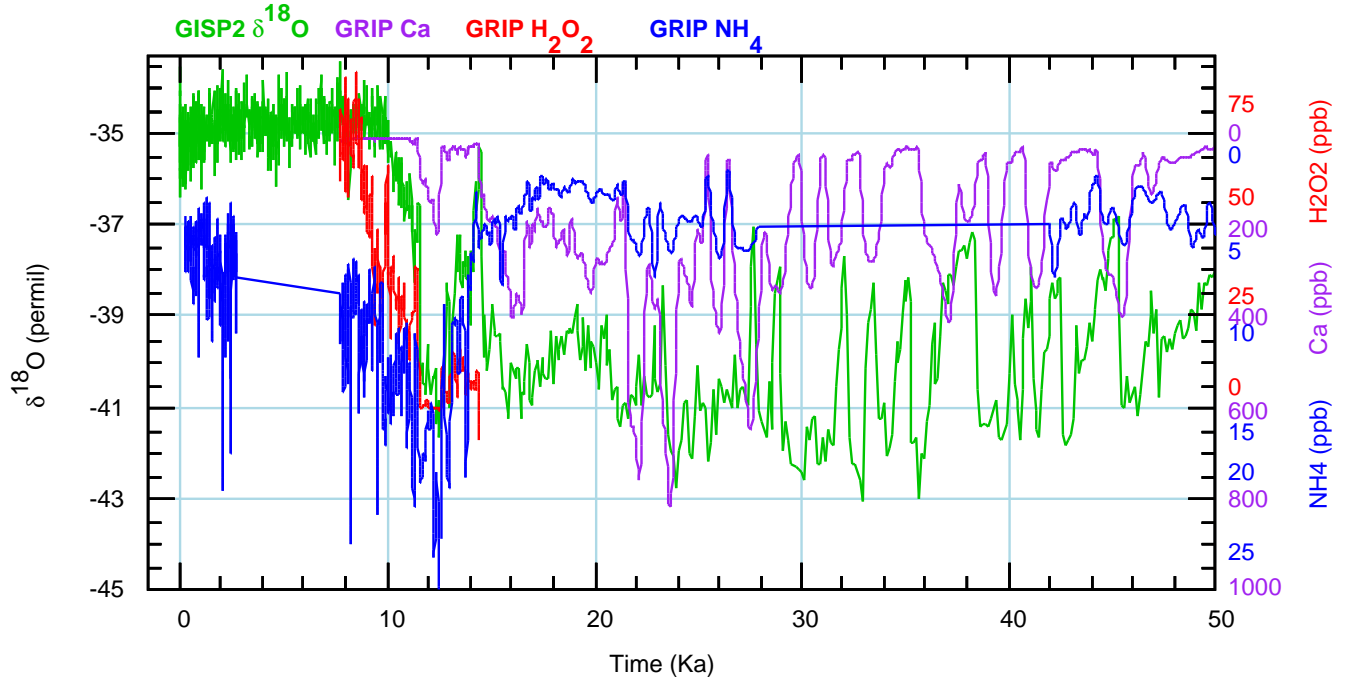

10-point low pass filter

~/noaa/gisp2/grip-ca.bon

gispd18o.txt; grip-ca.txt; grip-h2o2.txt
grip-nh4.txt