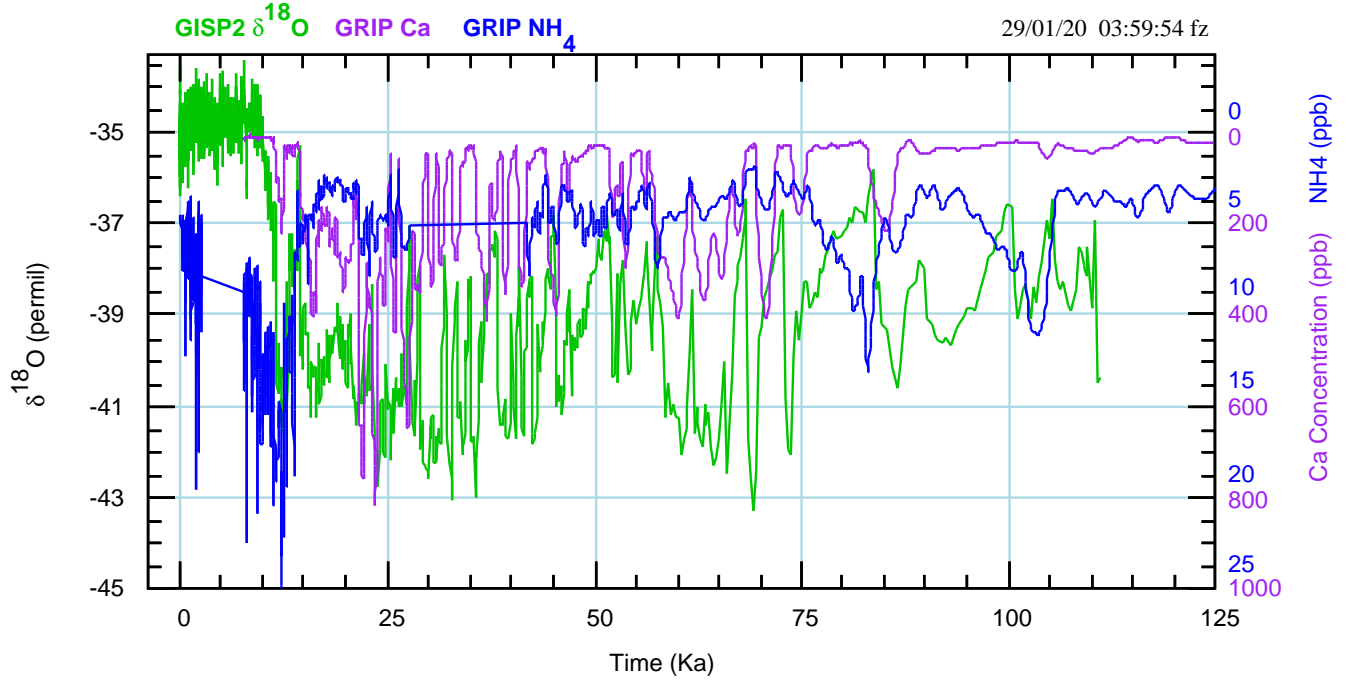

10-point low pass filter

~/noaa/gisp2/grip-ca.bon

gispd18o.txt; grip-ca.txt; grip-h2o2.txt
grip-nh4.txt